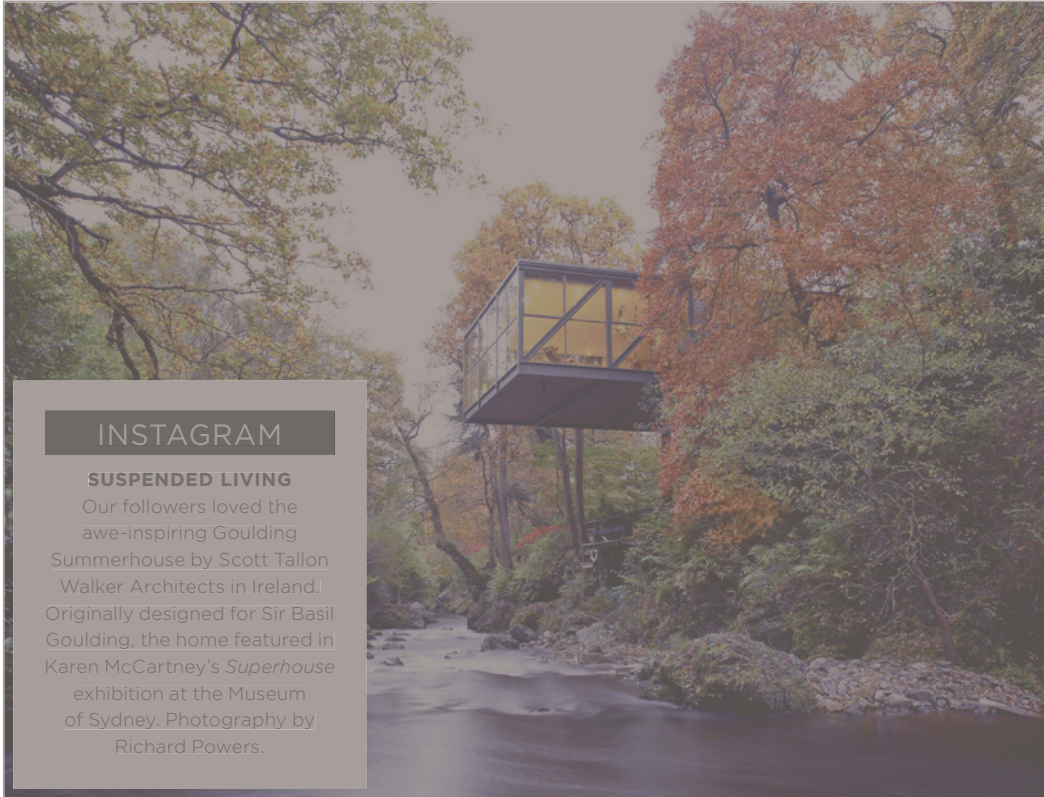

FACEBOOK

BOXED IN

With the help of BoConcept Sydney, we showed our Facebook friends how to make the most of small spaces. Styling by @scandinavianhomes

INSTAGRAM

SUSPENDED LIVING

Our followers loved the awe-inspiring Goulding Summerhouse by Scott Tallon Walker Architects in Ireland. Originally designed for Sir Basil Goulding, the home featured in Karen McCartney's *Superhouse* exhibition at the Museum of Sydney. Photography by Richard Powers.