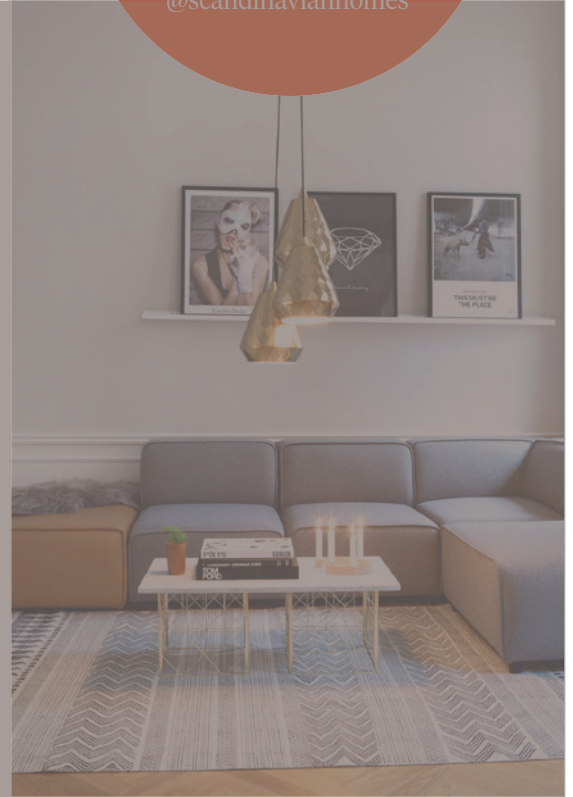

FACEBOOK

BOXED IN

With the help of BoConcept Sydney, we showed our Facebook friends how to make the most of small spaces. Styling by @scandinavianhomes

INSTAGRAM

SUSPENDED LIVING

Our followers loved the awe-inspiring Goulding Summerhouse by Scott Tallon Walker Architects in Ireland. Originally designed for Sir Basil Goulding, the home featured in Karen McCartney's *Superhouse* exhibition at the Museum of Sydney. Photography by Richard Powers.

PINTEREST

FINE LINES

We were so inspired by this Yarraville, Melbourne, kitchen by Nic Owen Architects that we just had to share it on our Pinterest page. We love the sneaky pigeonhole shelf below the counter — perfect for storing cookbooks. Photography by Christine Francis.

INSTAGRAM

One of our most popular posts yet, 'Grammers couldn't get enough of the Haines House by Christopher Polly Architect. Located in Sydney's Inner West, you could be easily mistaken for thinking this little house is perched in a leafy, remote oasis. Photography by Brett Boardman.