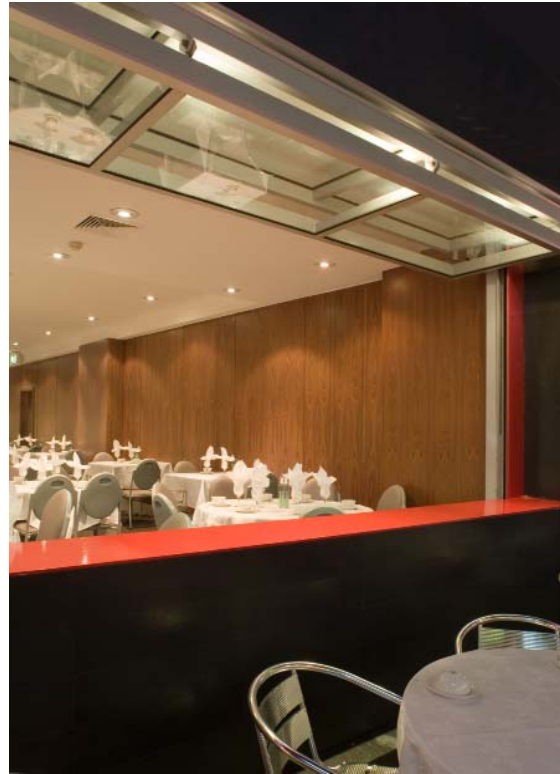

christopher polly architect

Nominated Architect: C Polly, ARB No. 7150
17 Harold Street, Newtown NSW 2042 Australia
+61 2 9516 5994
mail@christopherpolly.com
www.christopherpolly.com