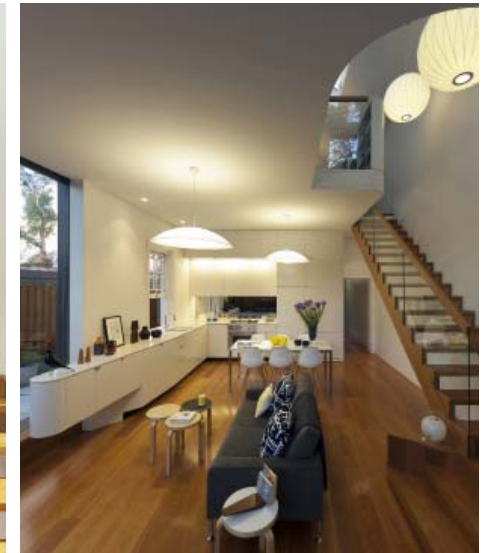

## Elliott Ripper House Rozelle Sydney

2007 - 2011

- 2013 AIA Awards, Residential Architecture, Houses (Alterations & Additions) - Shortlisted Finalist
- 2012 IDEA Awards - Shortlisted Finalist
- 2012 Australian Timber Design Awards - Shortlisted Finalist