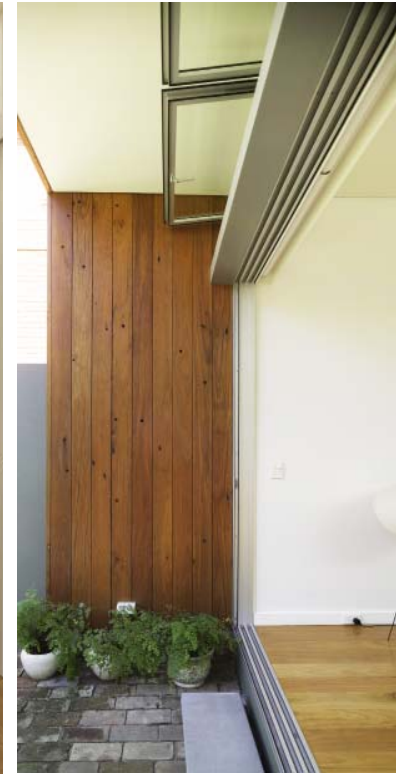

christopher polly architect

Nominated Architect: C Polly, ARB No. 7150
17 Harold Street, Newtown NSW 2042 Australia
+61 2 9516 5994
mail@christopherpolly.com
www.christopherpolly.com