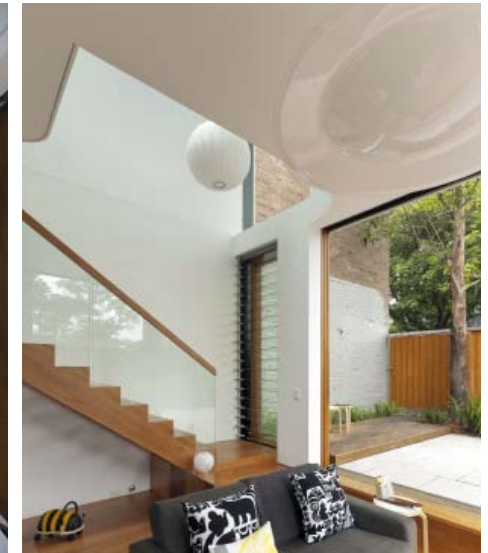

## Elliott Ripper House Rozelle Sydney

2007 - 2011

- 2013 AIA Awards, Residential Architecture, Houses (Alterations & Additions) - *Shortlisted Finalist*
- 2012 IDEA Awards - *Shortlisted Finalist*
- 2012 Australian Timber Design Awards - *Shortlisted Finalist*