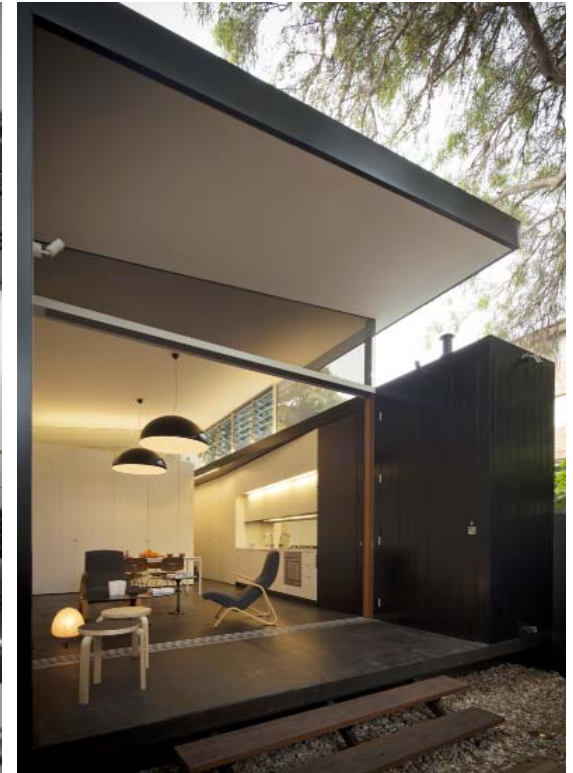

christopher polly architect

Nominated Architect: C Polly, ARB No. 7150
17 Harold Street, Newtown NSW 2042 Australia
+61 2 9516 5994
mail@christopherpolly.com
www.christopherpolly.com