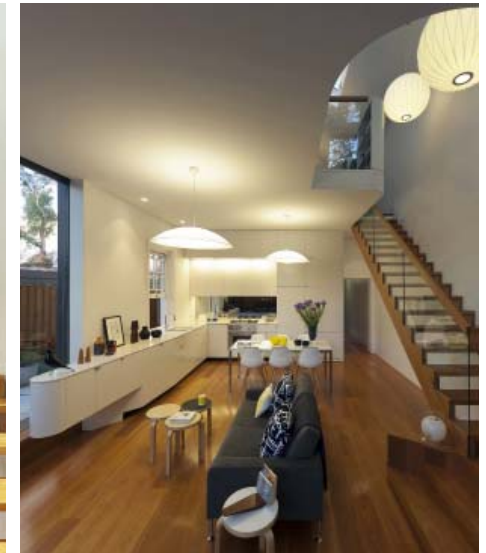

Elliott Ripper House Rozelle Sydney

2007 - 2011

- 2013 AIA Awards, Residential Architecture, Houses (Alterations & Additions) - *Shortlisted Finalist*
- 2012 IDEA Awards - *Shortlisted Finalist*
- 2012 Australian Timber Design Awards - *Shortlisted Finalist*