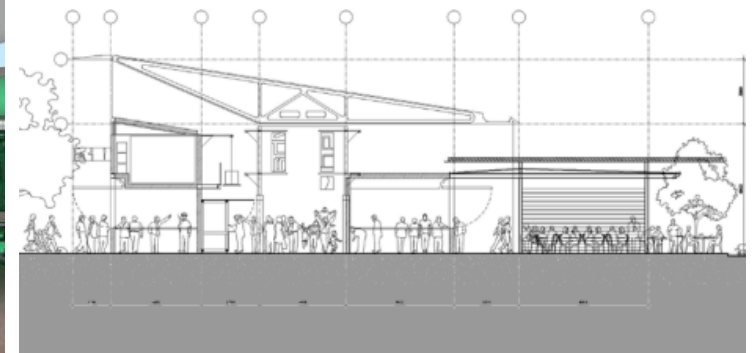

Food @ The Overflow Overflow Park Homebush Sydney

2005

in collaboration with
Welsh + Major Architects

christopher polly architect

Nominated Architect: C Polly, ARB No. 7150
17 Harold Street, Newtown NSW 2042 Australia
+61 2 9516 5994
mail@christopherpolly.com
www.christopherpolly.com