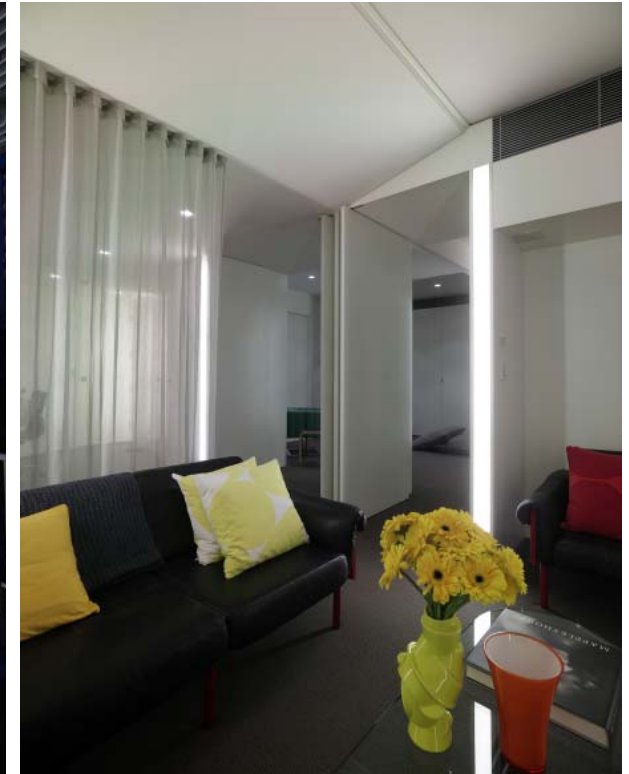

christopher polly architect

Nominated Architect: C Polly, ARB No. 7150
17 Harold Street, Newtown NSW 2042 Australia
+61 2 9516 5994
mail@christopherpolly.com
www.christopherpolly.com