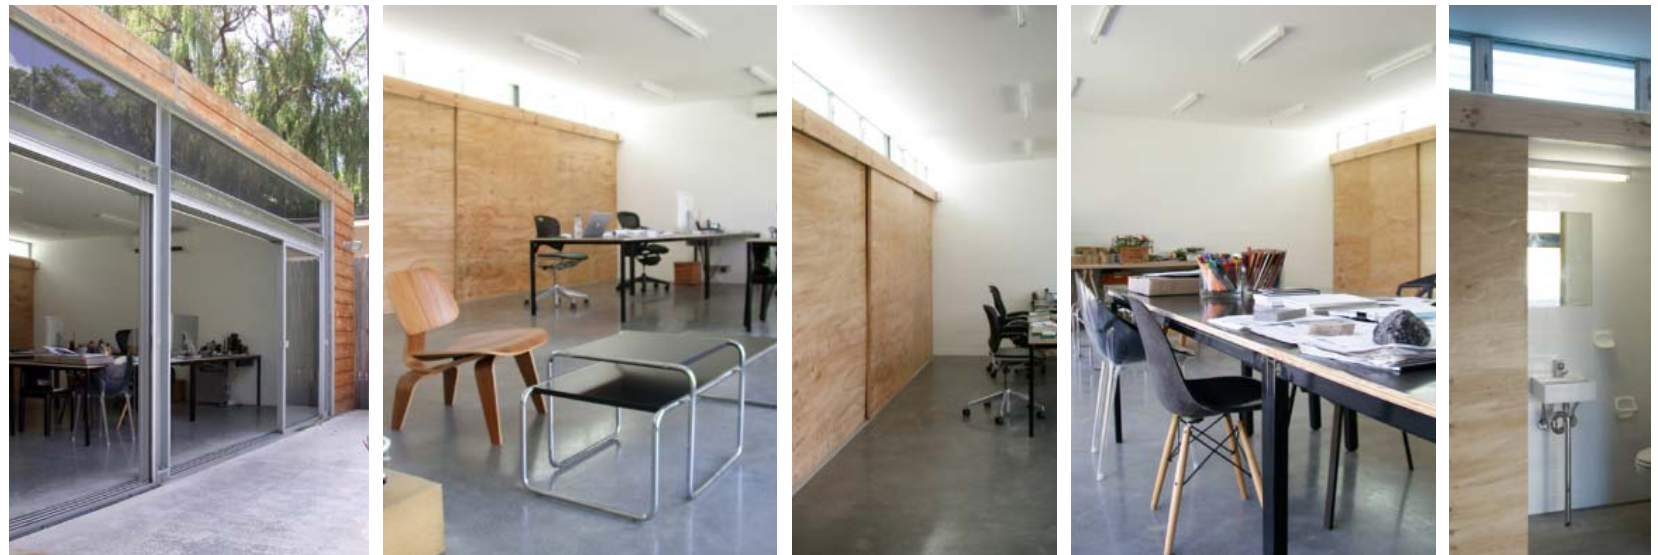

Mark Gowing Design Studio Newtown Sydney

2005 - 2009