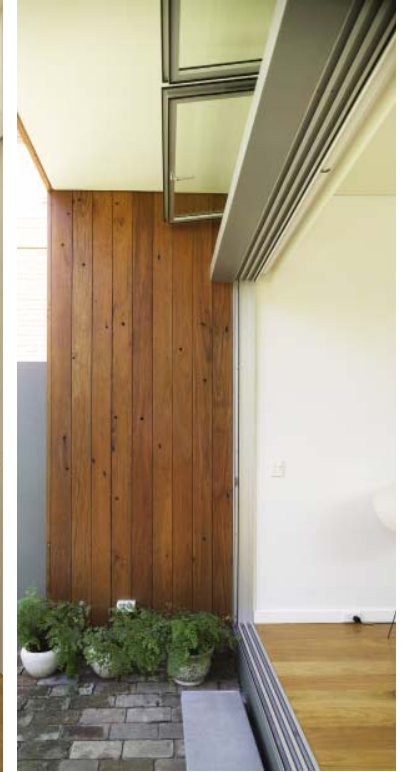

christopher polly architect

Nominated Architect: C Polly, ARB No. 7150
17 Harold Street, Newtown NSW 2042 Australia
+61 2 9516 5994
mail@christopherpolly.com
www.christopherpolly.com