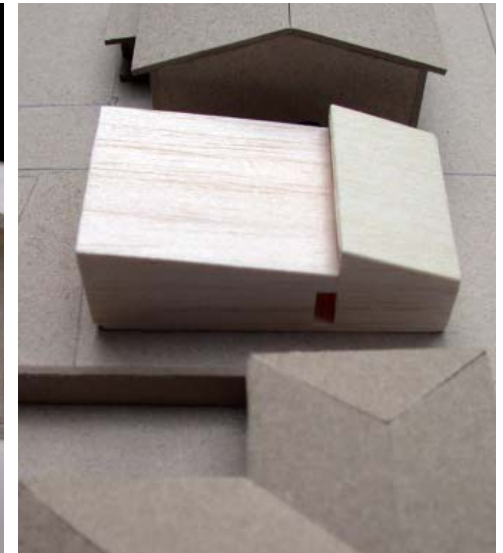

Woonona House Studio Woonon NSW

2010