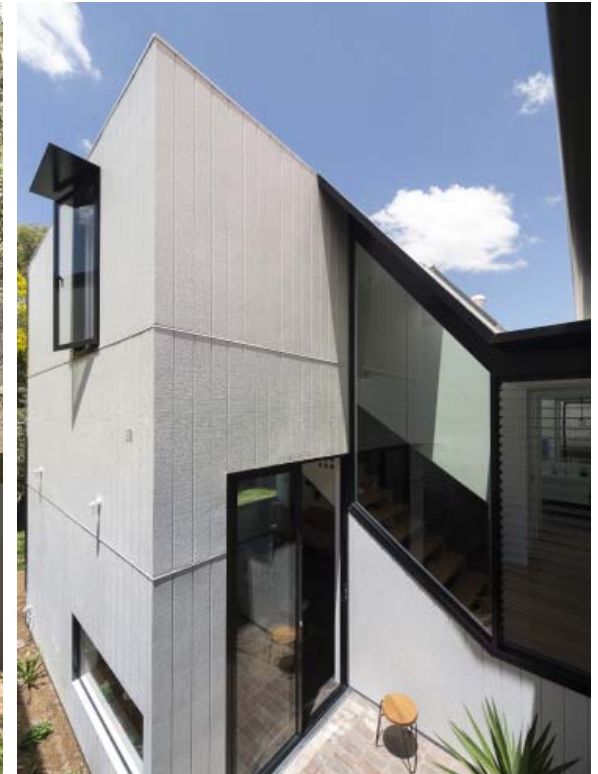

christopher polly architect

Nominated Architect: C Polly, ARB No. 7150
17 Harold Street, Newtown NSW 2042 Australia
+61 2 9516 5994
mail@christopherpolly.com
www.christopherpolly.com